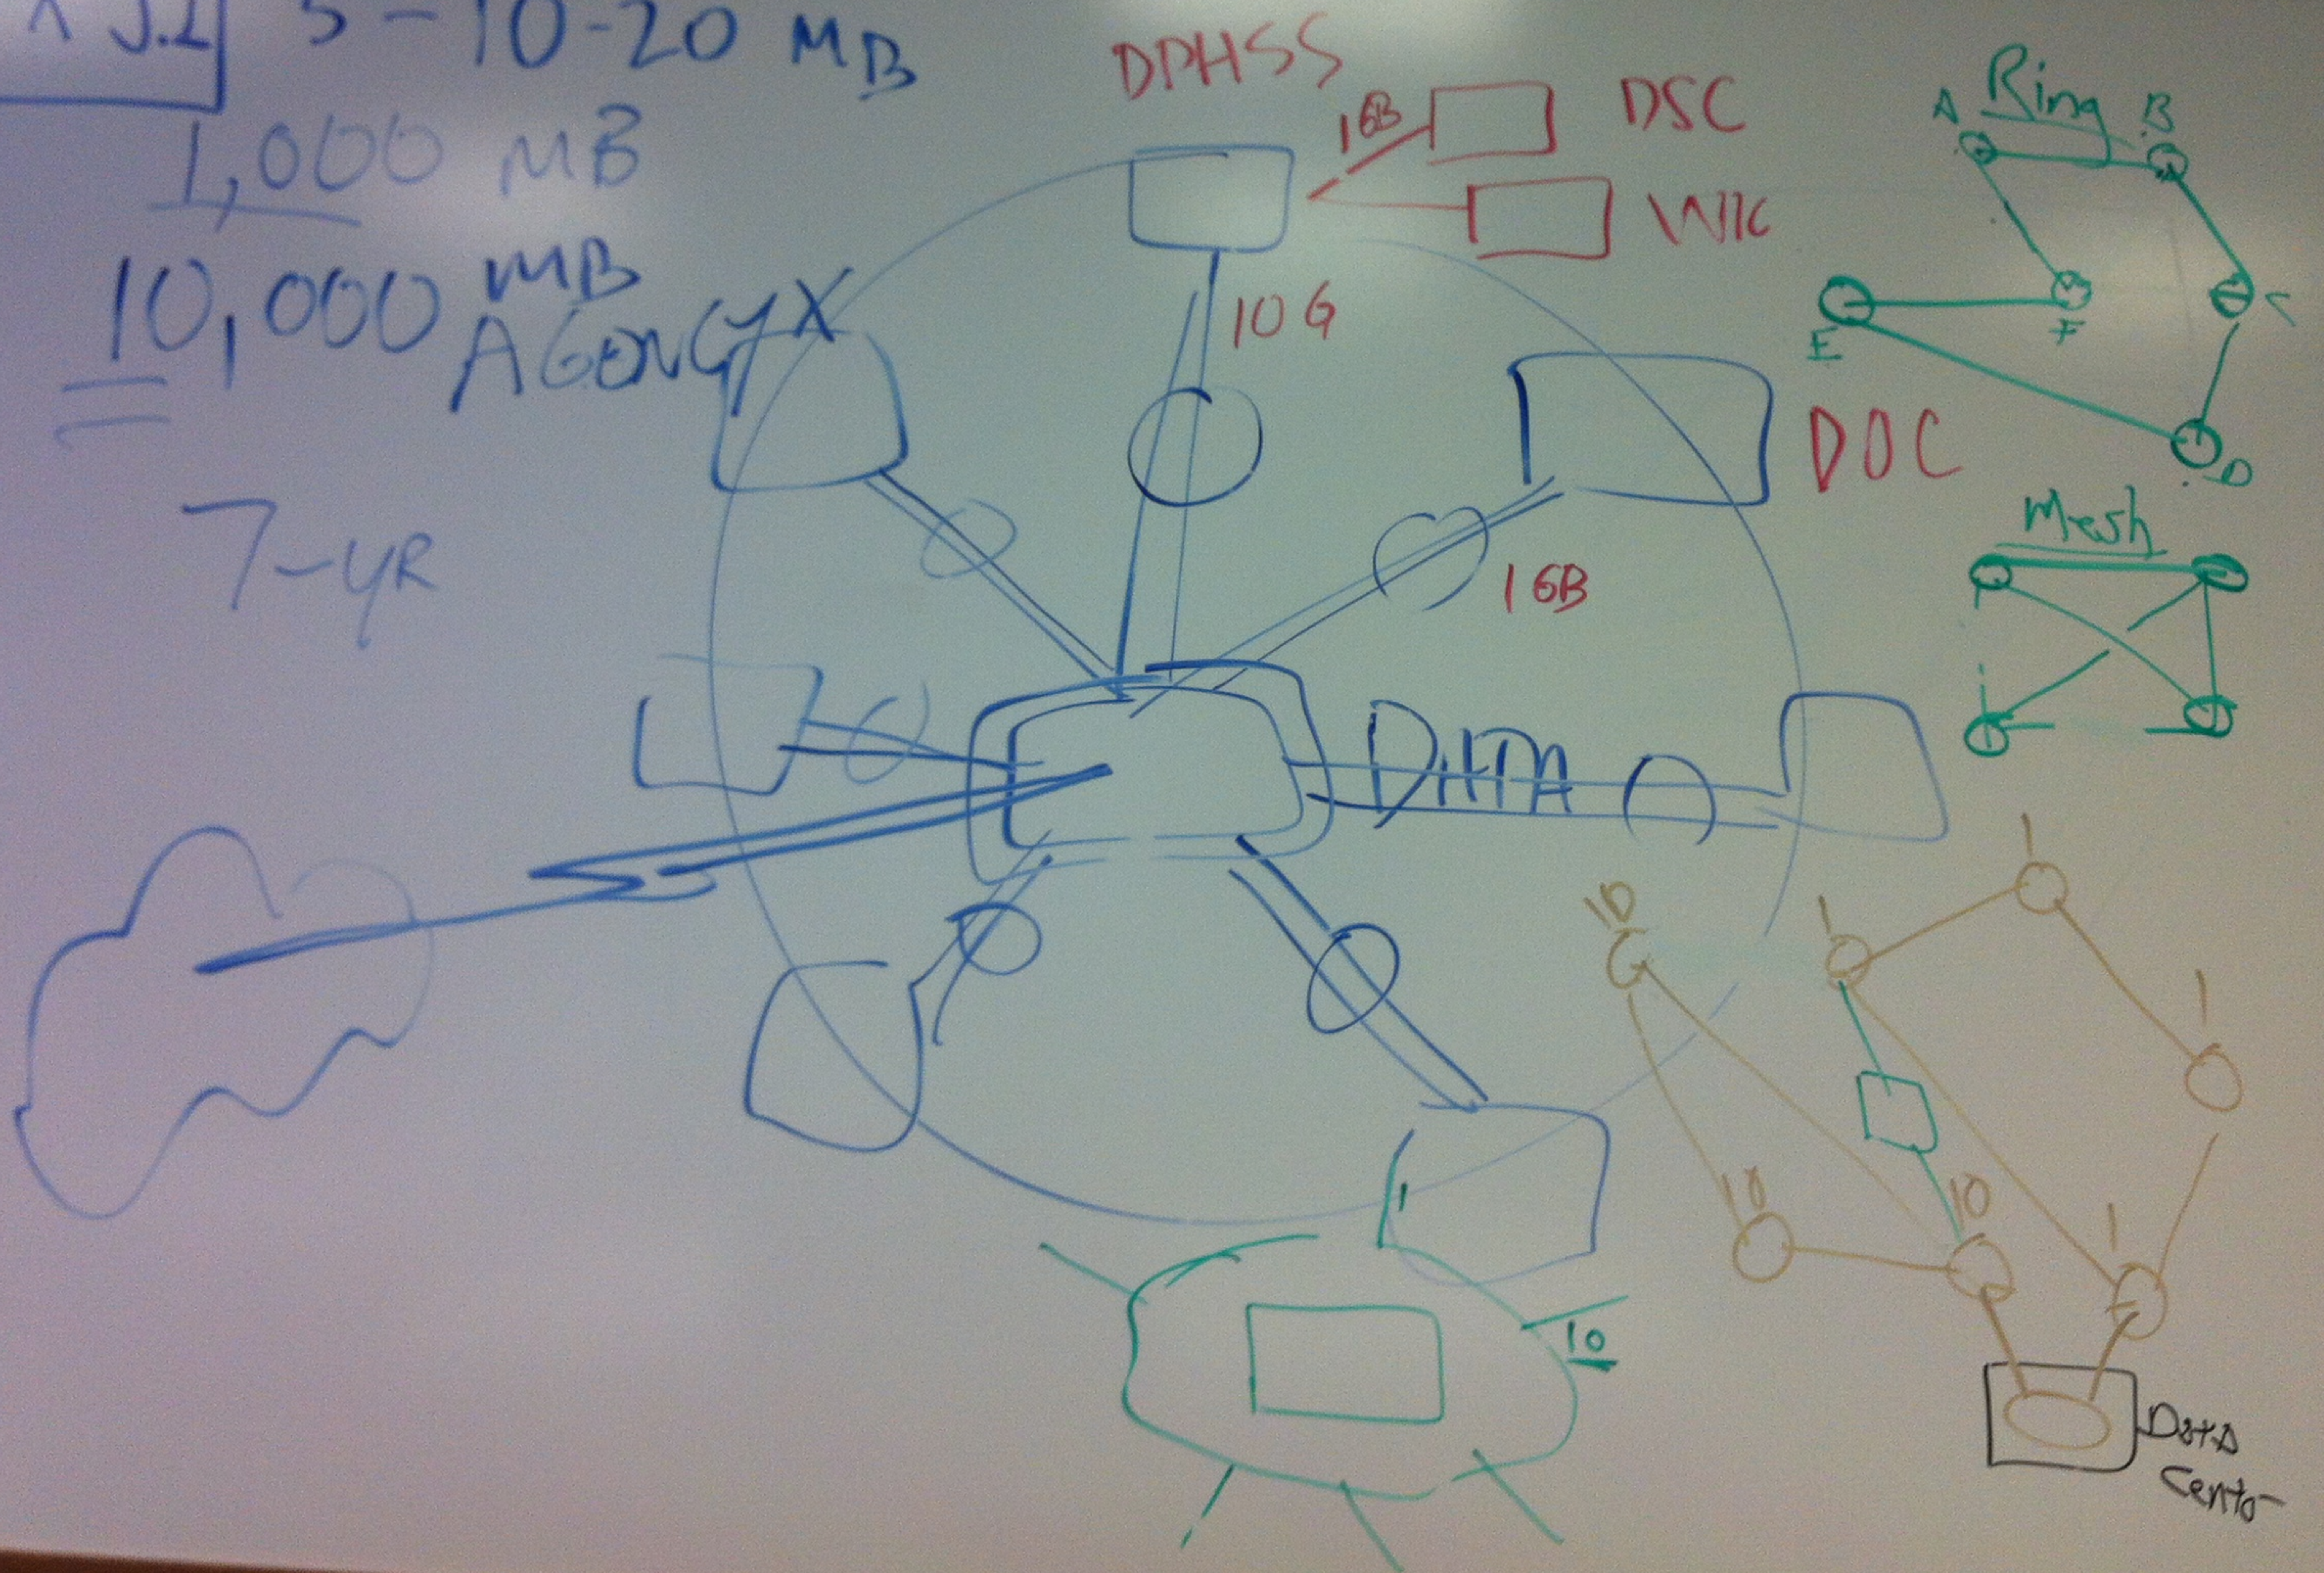

CISCO IP PHONE
SPA501G

EXJ

5-10-20 MB

1,000 MB

10,000 MB
AGENCY X

7-YR

EX J.1 5-10-20 MB

1,000 MB

10,000 MB AGENCY X

7-YR

Exh. J2