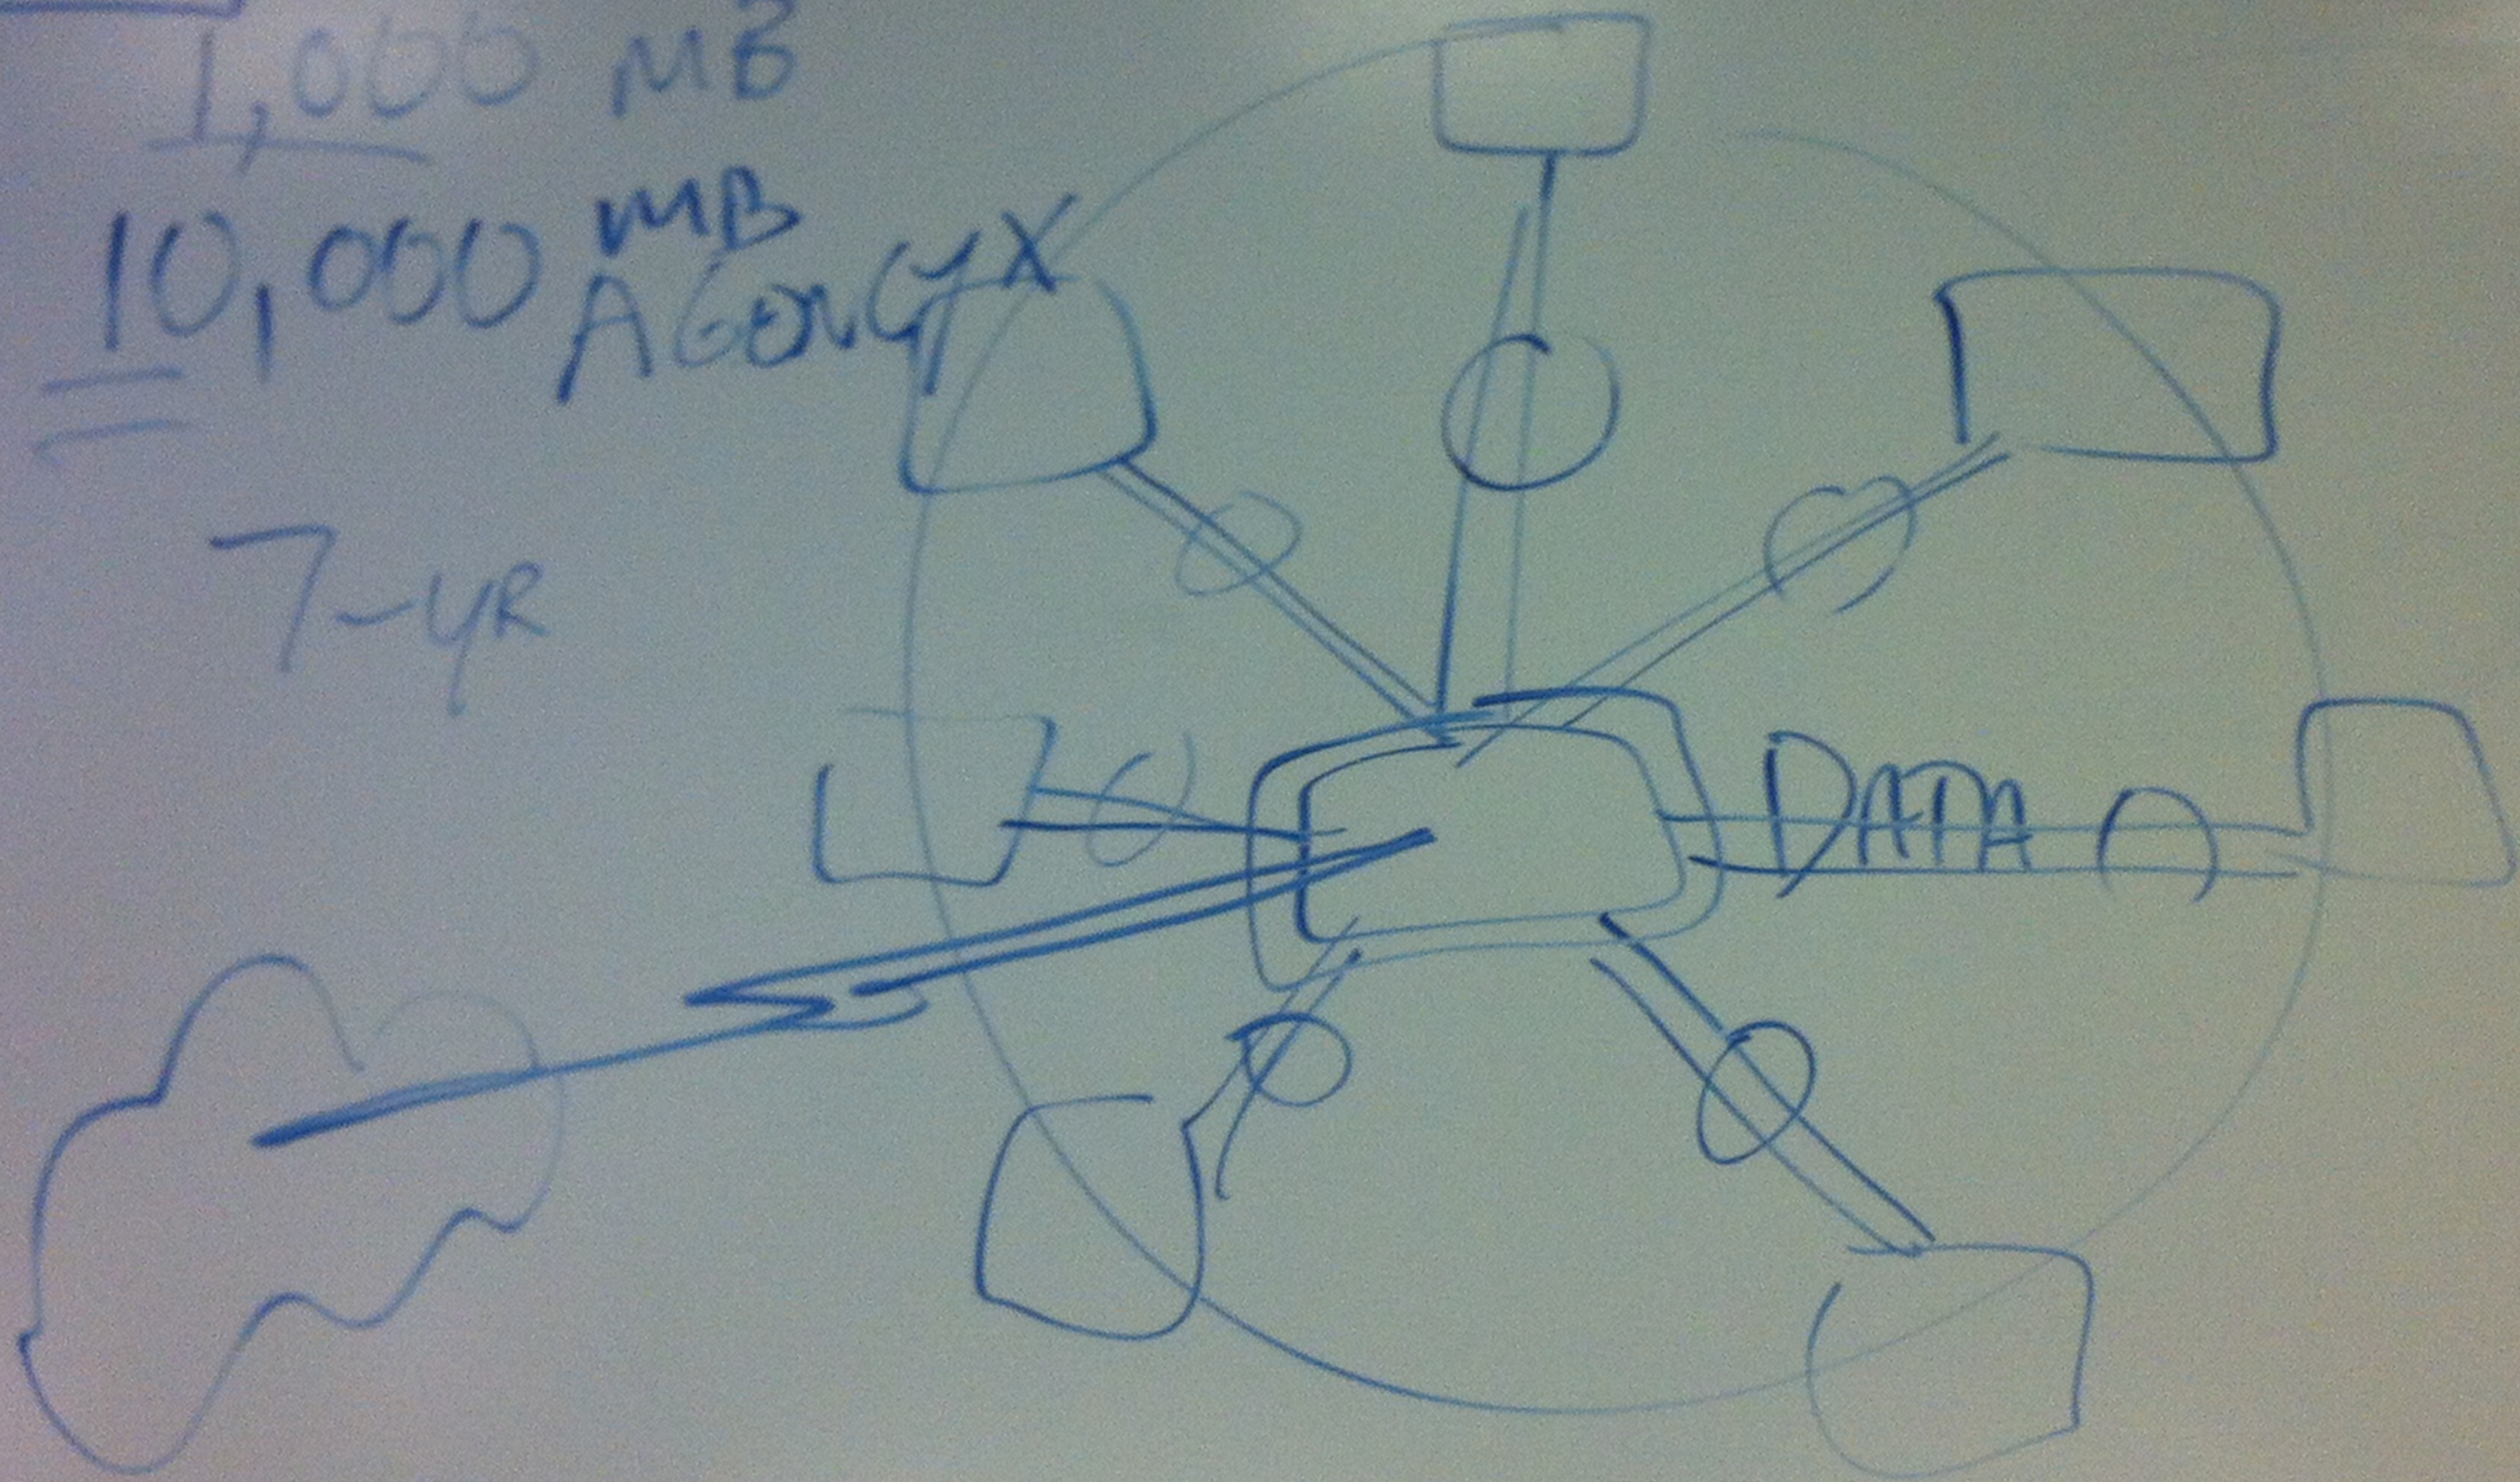

CISCO IP PHONE
SPA501G

EXJ

5-10-20 MB

1,000 MB

10,000 MB
AGENCY X

7-YR

EX J.1 5-10-20 MB

1,000 MB

10,000 MB AGENCY X

7-YR

Exh. J2